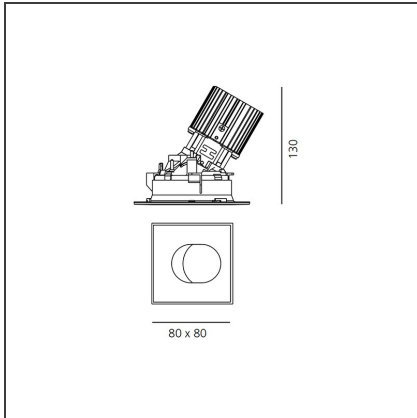

TECHNICAL DRAWINGS

FEATURES

Article Code:	M329905	Material:	aluminium
Colour:	Black	Series:	Indoor
Installation:	Projector, Recessed, Ceiling		

DIMENSIONS

Length:	cm 8	Cutout shape:	Squared
Width:	cm 8	Glow Wire Test:	850
Weight:	kg 0.3		
Recessed depth:	cm 13		

INCLUDED SOURCES

Category:	LED	Color temperature (K):	2700K
Number:	1		
Watt:	13W		
Type:	0		
Class:	A		

LUMINAIRE

Watt:	13W	Delivered lumens output (lm):	850lm
Voltage:	220-240 V	CCT:	2700K
		CRI:	90