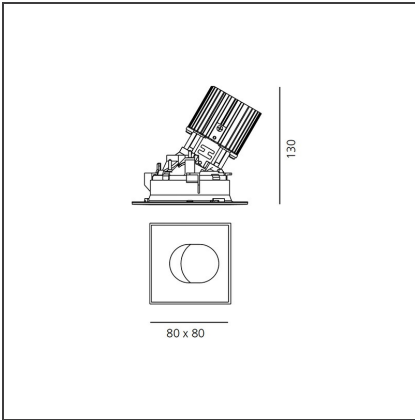

TECHNICAL DRAWINGS

FEATURES

Article Code:	M273500 M330105	Material:	aluminium
Colour:	Black	Series:	Indoor
Installation:	Recessed, Ceiling		

DIMENSIONS

Length:	cm 8	Cutout shape:	Squared
Width:	cm 8	Glow Wire Test:	850
Weight:	kg 0.3		
Recessed depth:	cm 13		

INCLUDED SOURCES

Category:	LED	Color temperature (K):	2700K
Number:	1		
Watt:	13W		
Type:	0		
Class:	A		

LUMINAIRE

Watt:	13W	Delivered lumens output (lm):	708lm
Voltage:	220-240 V	CCT:	2700K
		CRI:	90