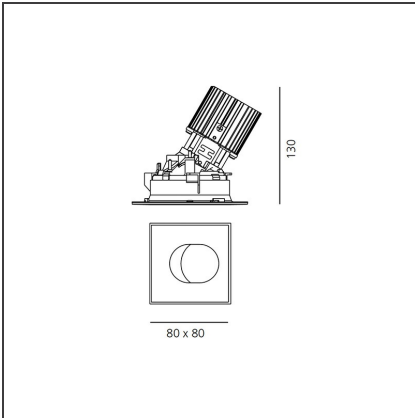

Everything 105 - Square - Adj - Kit Trim - 28° 2700k - Polished Metal

IP 20/44

DESIGN BY

Ernesto Gismondi

DESCRIPTION

Everything is an innovative range of professional recessed light fittings created to deliver a high lighting performance, with an eye on energy saving and excellent visual comfort. A complete, flexible product range, extremely versatile in its many applications and able to meet challenging lighting performance criteria.

TECHNICAL DRAWINGS

FEATURES

Article Code:	M273500 M330305	Material:	aluminium
Colour:	Polished Metal	Series:	Indoor
Installation:	Recessed, Ceiling		

DIMENSIONS

Length:	cm 8	Cutout shape:	Squared
Width:	cm 8	Glow Wire Test:	850
Weight:	kg 0.3		
Recessed depth:	cm 13		