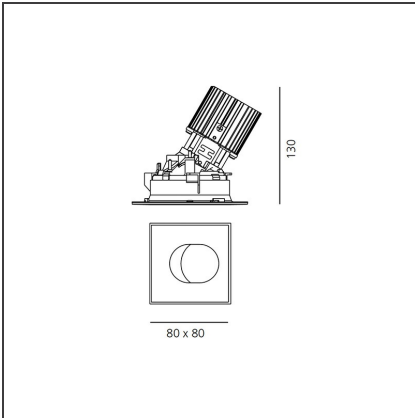

Everything 105 - Square - Adj - Kit Trim - 28° 2700k - Black

IP 20/44 

DESIGN BY

Ernesto Gismondi

DESCRIPTION

Everything is an innovative range of professional recessed light fittings created to deliver a high lighting performance, with an eye on energy saving and excellent visual comfort. A complete, flexible product range, extremely versatile in its many applications and able to meet challenging lighting performance criteria.

TECHNICAL DRAWINGS

FEATURES

Article Code:	M273500 M330005	Material:	aluminium
Colour:	Black	Series:	Indoor
Installation:	Recessed, Ceiling		

DIMENSIONS

Length:	cm 8	Cutout shape:	Squared
Width:	cm 8	Glow Wire Test:	850
Weight:	kg 0.3		
Recessed depth:	cm 13		