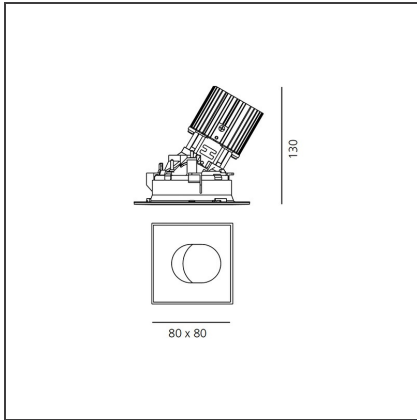

Everything 105 - Square - Adj - Kit Trim - 25° 3000k - Polished metal

IP 20/44 

DESIGN BY

Ernesto Gismondi

DESCRIPTION

Everything is an innovative range of professional recessed light fittings created to deliver a high lighting performance, with an eye on energy saving and excellent visual comfort. A complete, flexible product range, extremely versatile in its many applications and able to meet challenging lighting performance criteria.

TECHNICAL DRAWINGS

FEATURES

Article Code:	M260005 M273500	Material:	aluminium
Colour:	Polished aluminium	Series:	Indoor
Installation:	Recessed, Ceiling		

DIMENSIONS

Length:	cm 8	Cutout shape:	Squared
Width:	cm 8	Glow Wire Test:	850
Weight:	kg 0.3		
Recessed depth:	cm 13		