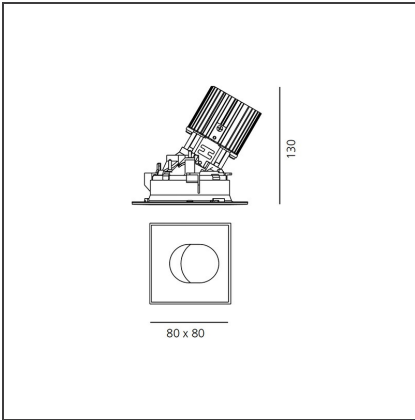

TECHNICAL DRAWINGS

FEATURES

Article Code:	M273500 M329905	Material:	aluminium
Colour:	Black	Series:	Indoor
Installation:	Recessed, Ceiling		

DIMENSIONS

Length:	cm 8	Cutout shape:	Squared
Width:	cm 8	Glow Wire Test:	850
Weight:	kg 0.3		
Recessed depth:	cm 13		

INCLUDED SOURCES

Category:	LED	Color temperature (K):	2700K
Number:	1		
Watt:	13W		
Type:	0		
Class:	A		

LUMINAIRE

Watt:	13W	Delivered lumens output (lm):	850lm
Voltage:	220-240 V	CCT:	2700K
		CRI:	90