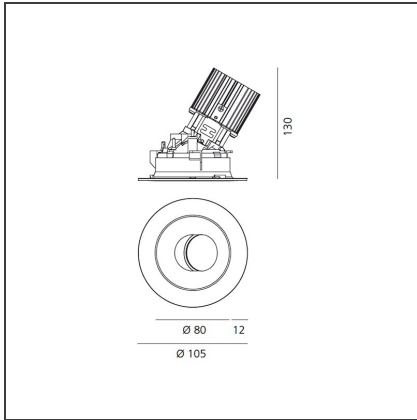

Everything 105 - Round - Trim - Adj - 46° 3000k - Silver/Black

IP20/44 

DESIGN BY

Ernesto Gismondi

DESCRIPTION

Everything is an innovative range of professional recessed light fittings created to deliver a high lighting performance, with an eye on energy saving and excellent visual comfort. A complete, flexible product range, extremely versatile in its many applications and able to meet challenging lighting performance criteria.

TECHNICAL DRAWINGS

FEATURES

Article Code:	M256265	Material:	aluminium
Colour:	Silver/Black	Series:	Indoor
Installation:	Recessed, Ceiling		

DIMENSIONS

Weight:	kg 0.3	Cutout shape:	Rounded
Recessed depth:	cm 13	Glow Wire Test:	850