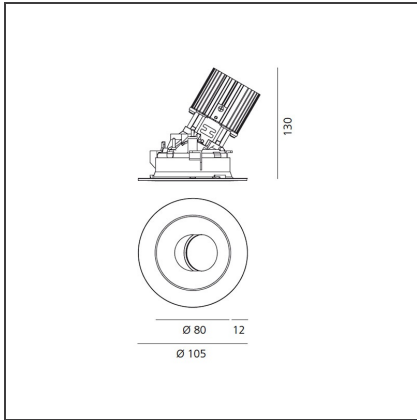

Everything 105 - Round - Trim - Adj - 46° 2700k - White/Black

IP20/44 

DESIGN BY

Ernesto Gismondi

DESCRIPTION

Everything is an innovative range of professional recessed light fittings created to deliver a high lighting performance, with an eye on energy saving and excellent visual comfort. A complete, flexible product range, extremely versatile in its many applications and able to meet challenging lighting performance criteria.

TECHNICAL DRAWINGS

FEATURES

Article Code:	M328325	Material:	aluminium
Colour:	White/Black	Series:	Indoor
Installation:	Recessed, Ceiling		

DIMENSIONS

Weight:	kg 0.3	Cutout shape:	Rounded
Recessed depth:	cm 13	Glow Wire Test:	850