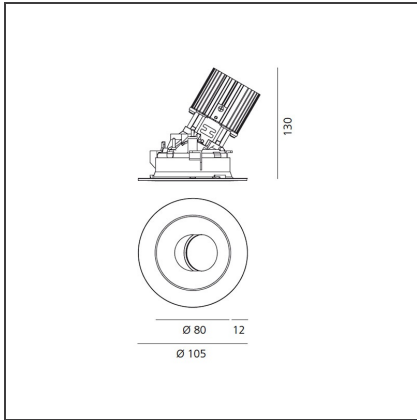

Everything 105 - Round - Trim - Adj - 46° 2700k - Silver/Black

IP20/44 

DESIGN BY

Ernesto Gismondi

DESCRIPTION

Everything is an innovative range of professional recessed light fittings created to deliver a high lighting performance, with an eye on energy saving and excellent visual comfort. A complete, flexible product range, extremely versatile in its many applications and able to meet challenging lighting performance criteria.

TECHNICAL DRAWINGS

FEATURES

Article Code:	M328365	Material:	aluminium
Colour:	Silver/Black	Series:	Indoor
Installation:	Recessed, Ceiling		

DIMENSIONS

Weight:	kg 0.3	Cutout shape:	Rounded
Recessed depth:	cm 13	Glow Wire Test:	850