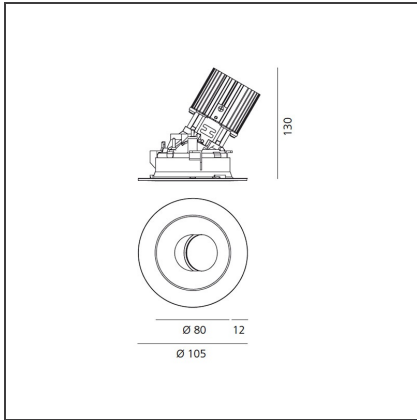

TECHNICAL DRAWINGS

FEATURES

Article Code:	M256625	Material:	aluminium
Colour:	White/Polished Metal	Series:	Indoor
Installation:	Recessed, Ceiling		

DIMENSIONS

Weight:	kg 0.3	Cutout shape:	Rounded
Recessed depth:	cm 13	Glow Wire Test:	850

INCLUDED SOURCES

Category:	LED	Color temperature (K):	3000K
Number:	1	CRI:	90
Watt:	13W		
Type:	0		
Class:	A		

LUMINAIRE

Watt:	13W	Delivered lumens output (lm):	833lm
Voltage:	220-240 V	CCT:	3000K
		Efficiency:	100%
		Efficacy:	65.76lm/W
		CRI:	90