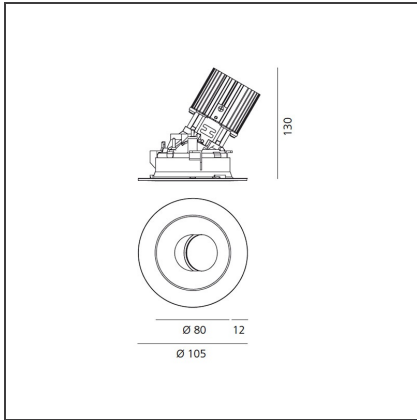

Everything 105 - Round - Trim - Adj - 28° 3000k - Silver/Polished Metal

IP20/44 

DESIGN BY

Ernesto Gismondi

DESCRIPTION

Everything is an innovative range of professional recessed light fittings created to deliver a high lighting performance, with an eye on energy saving and excellent visual comfort. A complete, flexible product range, extremely versatile in its many applications and able to meet challenging lighting performance criteria.

TECHNICAL DRAWINGS

FEATURES

Article Code:	M256665	Material:	aluminium
Colour:	Silver/Polished Metal	Series:	Indoor
Installation:	Recessed, Ceiling		

DIMENSIONS

Weight:	kg 0.3	Cutout shape:	Rounded
Recessed depth:	cm 13	Glow Wire Test:	850