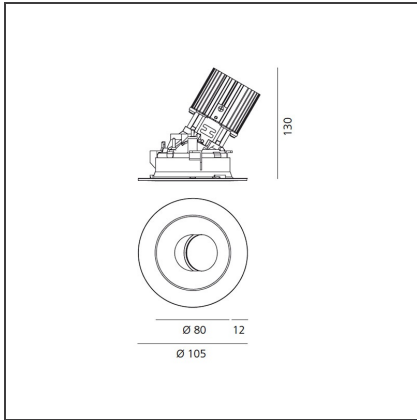

Everything 105 - Round - Trim - Adj - 28° 3000k - Silver/Black

IP20/44 

DESIGN BY

Ernesto Gismondi

DESCRIPTION

Everything is an innovative range of professional recessed light fittings created to deliver a high lighting performance, with an eye on energy saving and excellent visual comfort. A complete, flexible product range, extremely versatile in its many applications and able to meet challenging lighting performance criteria.

TECHNICAL DRAWINGS

FEATURES

Article Code:	M256065	Material:	aluminium
Colour:	Silver/Black	Series:	Indoor
Installation:	Recessed, Ceiling		

DIMENSIONS

Weight:	kg 0.3	Cutout shape:	Rounded
Recessed depth:	cm 13	Glow Wire Test:	850