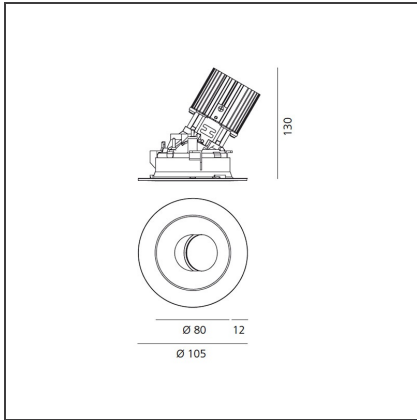

Everything 105 - Round - Trim - Adj - 28° 2700k - White/Polished Metal

IP20/44 

DESIGN BY

Ernesto Gismondi

DESCRIPTION

Everything is an innovative range of professional recessed light fittings created to deliver a high lighting performance, with an eye on energy saving and excellent visual comfort. A complete, flexible product range, extremely versatile in its many applications and able to meet challenging lighting performance criteria.

TECHNICAL DRAWINGS

FEATURES

Article Code:	M328525	Material:	aluminium
Colour:	White/Polished Metal	Series:	Indoor
Installation:	Recessed, Ceiling		

DIMENSIONS

Weight:	kg 0.3	Cutout shape:	Rounded
Recessed depth:	cm 13	Glow Wire Test:	850