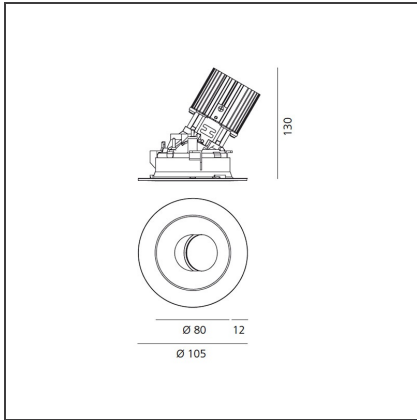

Everything 105 - Round - Trim - Adj - 28° 2700k - White/Black

IP20/44 

DESIGN BY

Ernesto Gismondi

DESCRIPTION

Everything is an innovative range of professional recessed light fittings created to deliver a high lighting performance, with an eye on energy saving and excellent visual comfort. A complete, flexible product range, extremely versatile in its many applications and able to meet challenging lighting performance criteria.

TECHNICAL DRAWINGS

FEATURES

Article Code:	M328225	Material:	aluminium
Colour:	White/Black	Series:	Indoor
Installation:	Recessed, Ceiling		

DIMENSIONS

Weight:	kg 0.3	Cutout shape:	Rounded
Recessed depth:	cm 13	Glow Wire Test:	850