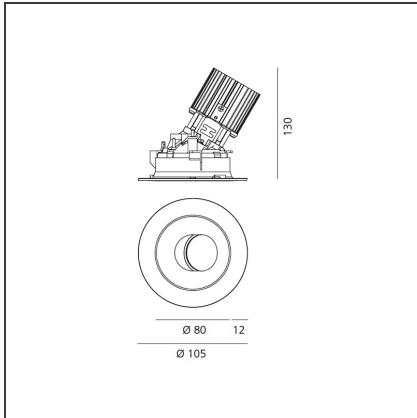

Everything 105 - Round - Trim - Adj - 28° 2700k - Silver/Polished Metal

IP20/44 

DESIGN BY

Ernesto Gismondi

DESCRIPTION

Everything is an innovative range of professional recessed light fittings created to deliver a high lighting performance, with an eye on energy saving and excellent visual comfort. A complete, flexible product range, extremely versatile in its many applications and able to meet challenging lighting performance criteria.

TECHNICAL DRAWINGS

FEATURES

Article Code:	M328565	Material:	aluminium
Colour:	Silver/Polished Metal	Series:	Indoor
Installation:	Recessed, Ceiling		

DIMENSIONS

Weight:	kg 0.3	Cutout shape:	Rounded
Recessed depth:	cm 13	Glow Wire Test:	850