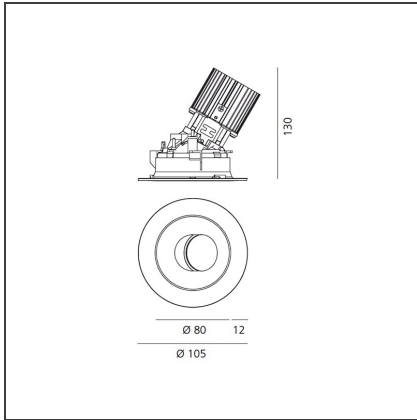

Everything 105 - Round - Trim - Adj - 25° 3000k White/Polished Metal

IP20/44 

DESIGN BY

Ernesto Gismondi

DESCRIPTION

Everything is an innovative range of professional recessed light fittings created to deliver a high lighting performance, with an eye on energy saving and excellent visual comfort. A complete, flexible product range, extremely versatile in its many applications and able to meet challenging lighting performance criteria.

TECHNICAL DRAWINGS

FEATURES

Article Code:	M256425	Material:	aluminium
Colour:	White/Polished Metal	Series:	Indoor
Installation:	Recessed, Ceiling		

DIMENSIONS

Weight:	kg 0.3	Cutout shape:	Rounded
Recessed depth:	cm 13	Glow Wire Test:	850