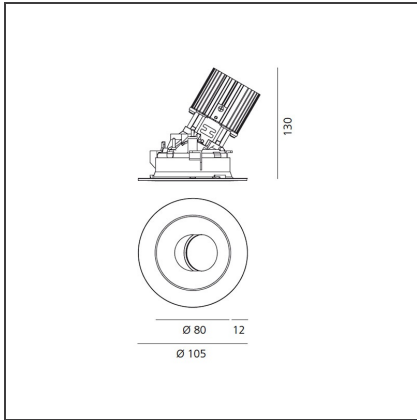

Everything 105 - Round - Trim - Adj - 25° 3000k - White/Black

IP20/44 

DESIGN BY

Ernesto Gismondi

DESCRIPTION

Everything is an innovative range of professional recessed light fittings created to deliver a high lighting performance, with an eye on energy saving and excellent visual comfort. A complete, flexible product range, extremely versatile in its many applications and able to meet challenging lighting performance criteria.

TECHNICAL DRAWINGS

FEATURES

Article Code:	M255825	Material:	aluminium
Colour:	White/Black	Series:	Indoor
Installation:	Recessed, Ceiling		

DIMENSIONS

Weight:	kg 0.3	Cutout shape:	Rounded
Recessed depth:	cm 13	Glow Wire Test:	850