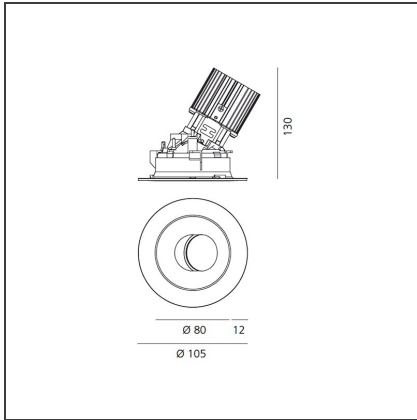

TECHNICAL DRAWINGS

FEATURES

Article Code:	M255865	Material:	aluminium
Colour:	Silver/Black	Series:	Indoor
Installation:	Recessed, Ceiling		

DIMENSIONS

Weight:	kg 0.3	Cutout shape:	Rounded
Recessed depth:	cm 13	Glow Wire Test:	850

INCLUDED SOURCES

Category:	LED	Color temperature (K):	3000K
Number:	1	CRI:	90
Watt:	13W		
Type:	0		
Class:	A		

LUMINAIRE

Watt:	13W	Delivered lumens output (lm):	858lm
Voltage:	220-240 V	CCT:	3000K
		Efficiency:	100%
		Efficacy:	65.97lm/W
		CRI:	90