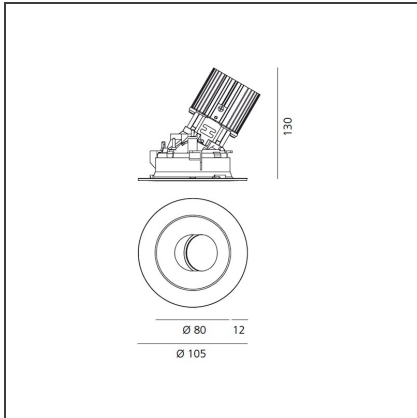

Everything 105 - Round - Trim - Adj - 25° 2700k - White/Polished Metal

IP20/44 

DESIGN BY

Ernesto Gismondi

DESCRIPTION

Everything is an innovative range of professional recessed light fittings created to deliver a high lighting performance, with an eye on energy saving and excellent visual comfort.

A complete, flexible product range, extremely versatile in its many applications and able to meet challenging lighting performance criteria.

TECHNICAL DRAWINGS

FEATURES

Article Code:	M328425	Material:	aluminium
Colour:	White/Polished Metal	Series:	Indoor
Installation:	Recessed, Ceiling		

DIMENSIONS

Weight:	kg 0.3	Cutout shape:	Rounded
Recessed depth:	cm 13	Glow Wire Test:	850

INCLUDED SOURCES

Category:	LED	Color temperature (K):	2700K
Number:	1		
Watt:	13W		
Type:	0		
Class:	A		

LUMINAIRE