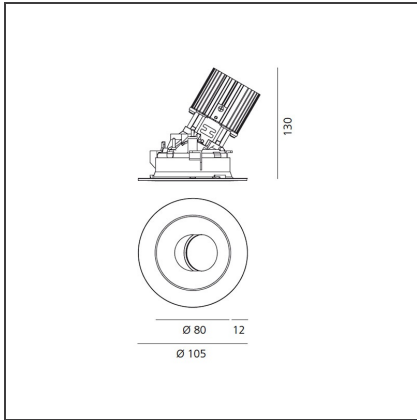

TECHNICAL DRAWINGS

FEATURES

Article Code:	M328125	Material:	aluminium
Colour:	White/Black	Series:	Indoor
Installation:	Recessed, Ceiling		

DIMENSIONS

Weight:	kg 0.3	Cutout shape:	Rounded
Recessed depth:	cm 13	Glow Wire Test:	850

INCLUDED SOURCES

Category:	LED	Color temperature (K):	2700K
Number:	1		
Watt:	13W		
Type:	0		
Class:	A		

LUMINAIRE

Watt:	13W	Delivered lumens output (lm):	821lm
Voltage:	220-240 V	CCT:	2700K
		CRI:	90