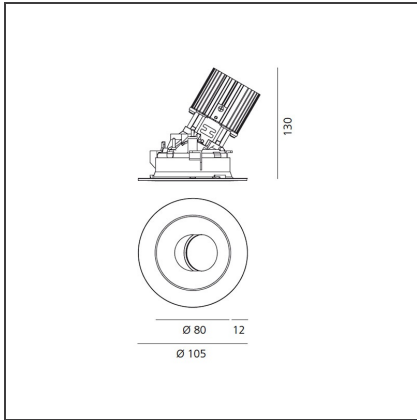

Everything 105 - Round - Trim - Adj - 25° 2700k - Silver/Polished Metal

IP20/44 

DESIGN BY

Ernesto Gismondi

DESCRIPTION

Everything is an innovative range of professional recessed light fittings created to deliver a high lighting performance, with an eye on energy saving and excellent visual comfort. A complete, flexible product range, extremely versatile in its many applications and able to meet challenging lighting performance criteria.

TECHNICAL DRAWINGS

FEATURES

Article Code:	M328465	Material:	aluminium
Colour:	Silver/Polished Metal	Series:	Indoor
Installation:	Recessed, Ceiling		

DIMENSIONS

Weight:	kg 0.3	Cutout shape:	Rounded
Recessed depth:	cm 13	Glow Wire Test:	850