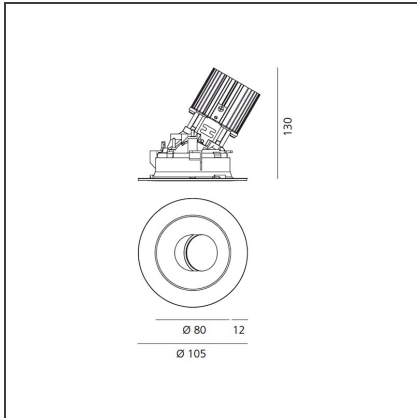

TECHNICAL DRAWINGS

FEATURES

Article Code:	M328165	Material:	aluminium
Colour:	Silver/Black	Series:	Indoor
Installation:	Recessed, Ceiling		

DIMENSIONS

Weight:	kg 0.3	Cutout shape:	Rounded
Recessed depth:	cm 13	Glow Wire Test:	850

INCLUDED SOURCES

Category:	LED	Color temperature (K):	2700K
Number:	1		
Watt:	13W		
Type:	0		
Class:	A		

LUMINAIRE

Watt:	13W	Delivered lumens output (lm):	821lm
Voltage:	220-240 V	CCT:	2700K
		CRI:	90