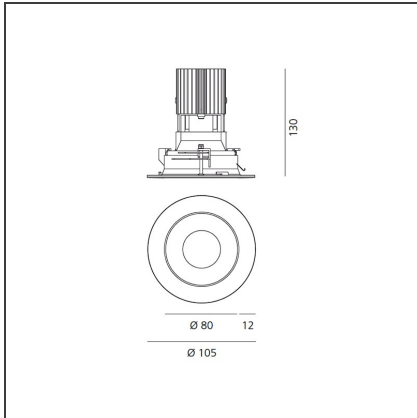

TECHNICAL DRAWINGS

FEATURES

Article Code:	M256220	Material:	aluminium
Colour:	White/Black	Series:	Indoor
Installation:	Recessed, Ceiling		

DIMENSIONS

Weight:	kg 0.3	Cutout shape:	Rounded
Recessed depth:	cm 13	Glow Wire Test:	850

INCLUDED SOURCES

Category:	LED	Color temperature (K):	3000K
Number:	1	CRI:	90
Watt:	13W		
Type:	0		
Class:	A		

LUMINAIRE

Watt:	13W	Delivered lumens output (lm):	727lm
Voltage:	220-240 V	CCT:	3000K
		Efficiency:	100%
		Efficacy:	55.92lm/W
		CRI:	90