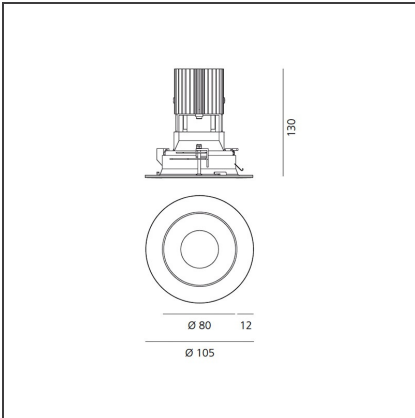

Everything 105 - Round - Trim - 46° 3000K - Silver/Black

 IP20/44 

DESIGN BY

Ernesto Gismondi

DESCRIPTION

Everything is an innovative range of professional recessed light fittings created to deliver a high lighting performance, with an eye on energy saving and excellent visual comfort.

A complete, flexible product range, extremely versatile in its many applications and able to meet challenging lighting performance criteria.

TECHNICAL DRAWINGS

FEATURES

Article Code:	M256260	Material:	aluminium
Colour:	Silver/Black	Series:	Indoor
Installation:	Recessed, Ceiling		

DIMENSIONS

Weight:	kg 0.3	Cutout shape:	Rounded
Recessed depth:	cm 13	Glow Wire Test:	850

INCLUDED SOURCES

Category:	LED	Color temperature (K):	3000K
Number:	1	CRI:	90
Watt:	13W		
Type:	0		
Class:	A		

LUMINAIRE