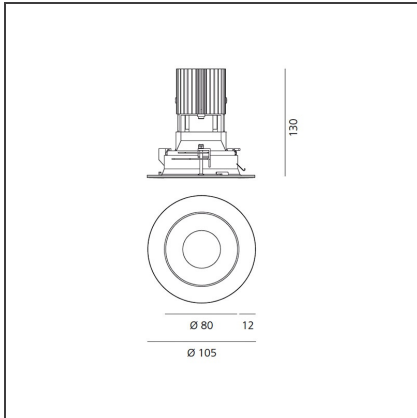

## TECHNICAL DRAWINGS

## DIMENSIONS

<b>Weight:</b>	kg 0.3	<b>Cutout shape:</b>	Rounded
<b>Recessed depth:</b>	cm 13	<b>Glow Wire Test:</b>	850