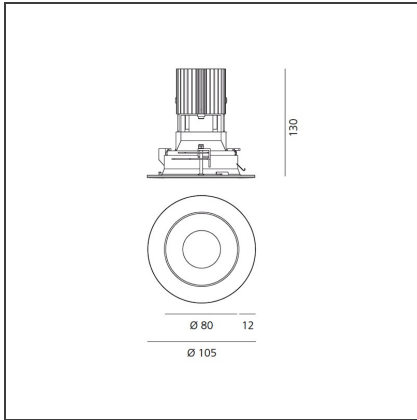

Everything 105 - Round - Trim - 46° 2700k - Silver/Black

IP20/44 

DESIGN BY

Ernesto Gismondi

DESCRIPTION

Everything is an innovative range of professional recessed light fittings created to deliver a high lighting performance, with an eye on energy saving and excellent visual comfort.

A complete, flexible product range, extremely versatile in its many applications and able to meet challenging lighting performance criteria.

TECHNICAL DRAWINGS

FEATURES

Article Code:	M328360	Material:	aluminium
Colour:	Silver/Black	Series:	Indoor
Installation:	Recessed, Ceiling		

DIMENSIONS

Weight:	kg 0.3	Cutout shape:	Rounded
Recessed depth:	cm 13	Glow Wire Test:	850

INCLUDED SOURCES

Category:	LED	Color temperature (K):	2700K
Number:	1		
Watt:	13W		
Type:	0		
Class:	A		

LUMINAIRE