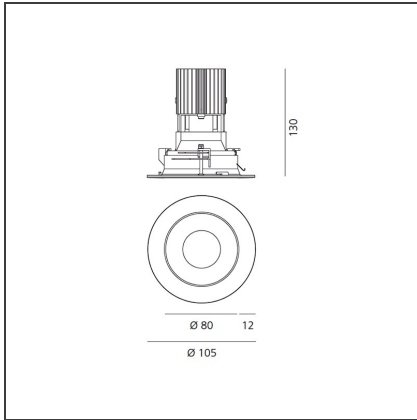

Everything 105 - Round - Trim - 28° 3000K - White/Polished Metal

IP20/44 

DESIGN BY

Ernesto Gismondi

DESCRIPTION

Everything is an innovative range of professional recessed light fittings created to deliver a high lighting performance, with an eye on energy saving and excellent visual comfort. A complete, flexible product range, extremely versatile in its many applications and able to meet challenging lighting performance criteria.

TECHNICAL DRAWINGS

FEATURES

Article Code:	M256620	Material:	aluminium
Colour:	White/Polished Metal	Series:	Indoor
Installation:	Recessed, Ceiling		

DIMENSIONS

Weight:	kg 0.3	Cutout shape:	Rounded
Recessed depth:	cm 13	Glow Wire Test:	850