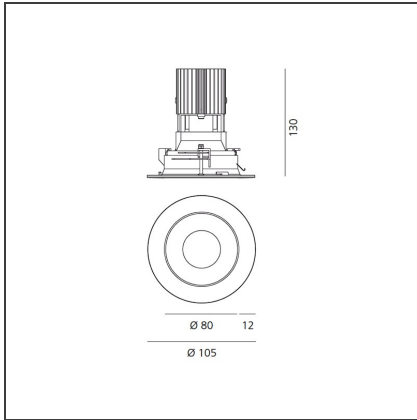

Everything 105 - Round - Trim - 28° 3000K - White/Black

IP20/44 

DESIGN BY

Ernesto Gismondi

DESCRIPTION

Everything is an innovative range of professional recessed light fittings created to deliver a high lighting performance, with an eye on energy saving and excellent visual comfort. A complete, flexible product range, extremely versatile in its many applications and able to meet challenging lighting performance criteria.

TECHNICAL DRAWINGS

FEATURES

Article Code:	M256020	Material:	aluminium
Colour:	White/Black	Series:	Indoor
Installation:	Recessed, Ceiling		

DIMENSIONS

Weight:	kg 0.3	Cutout shape:	Rounded
Recessed depth:	cm 13	Glow Wire Test:	850