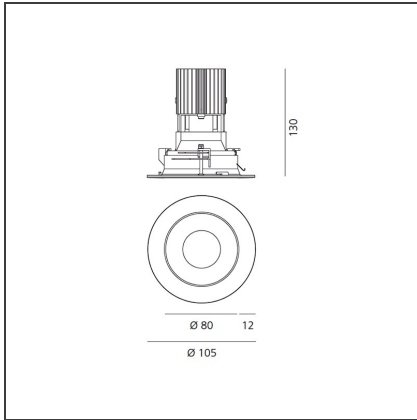

TECHNICAL DRAWINGS

FEATURES

Article Code:	M256060	Material:	aluminium
Colour:	Silver/Black	Series:	Indoor
Installation:	Recessed, Ceiling		

DIMENSIONS

Weight:	kg 0.3	Cutout shape:	Rounded
Recessed depth:	cm 13	Glow Wire Test:	850