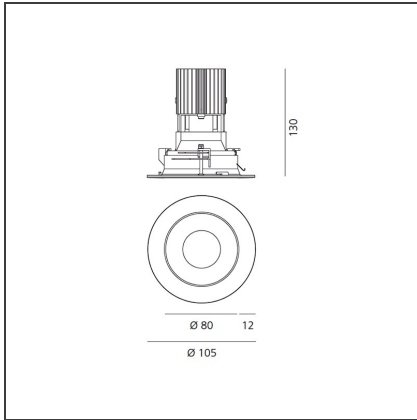

Everything 105 - Round - Trim - 28° 2700k - White/Polished Metal

IP20/44 

DESIGN BY

Ernesto Gismondi

DESCRIPTION

Everything is an innovative range of professional recessed light fittings created to deliver a high lighting performance, with an eye on energy saving and excellent visual comfort. A complete, flexible product range, extremely versatile in its many applications and able to meet challenging lighting performance criteria.

TECHNICAL DRAWINGS

FEATURES

Article Code:	M328520	Material:	aluminium
Colour:	White/Polished Metal	Series:	Indoor
Installation:	Recessed, Ceiling		

DIMENSIONS

Weight:	kg 0.3	Cutout shape:	Rounded
Recessed depth:	cm 13	Glow Wire Test:	850