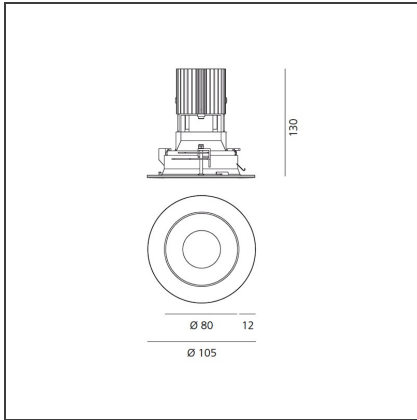

Everything 105 - Round - Trim - 28° 2700k - White/Black

IP20/44 

DESIGN BY

Ernesto Gismondi

DESCRIPTION

Everything is an innovative range of professional recessed light fittings created to deliver a high lighting performance, with an eye on energy saving and excellent visual comfort.

A complete, flexible product range, extremely versatile in its many applications and able to meet challenging lighting performance criteria.

TECHNICAL DRAWINGS

FEATURES

Article Code:	M328220	Material:	aluminium
Colour:	White/Black	Series:	Indoor
Installation:	Recessed, Ceiling		

DIMENSIONS

Weight:	kg 0.3	Cutout shape:	Rounded
Recessed depth:	cm 13	Glow Wire Test:	850

INCLUDED SOURCES

Category:	LED	Color temperature (K):	2700K
Number:	1		
Watt:	13W		
Type:	0		
Class:	A		

LUMINAIRE