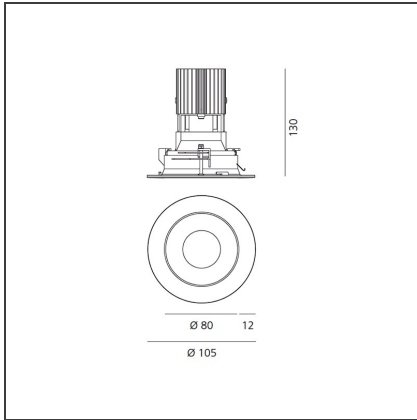

TECHNICAL DRAWINGS

FEATURES

Article Code:	M328560	Material:	aluminium
Colour:	Silver/Polished Metal	Series:	Indoor
Installation:	Recessed, Ceiling		

DIMENSIONS

Weight:	kg 0.3	Cutout shape:	Rounded
Recessed depth:	cm 13	Glow Wire Test:	850

INCLUDED SOURCES

Category:	LED	Color temperature (K):	2700K
Number:	1		
Watt:	13W		
Type:	0		
Class:	A		

LUMINAIRE

Watt:	13W	Delivered lumens output (lm):	797lm
Voltage:	220-240 V	CCT:	2700K
		CRI:	90