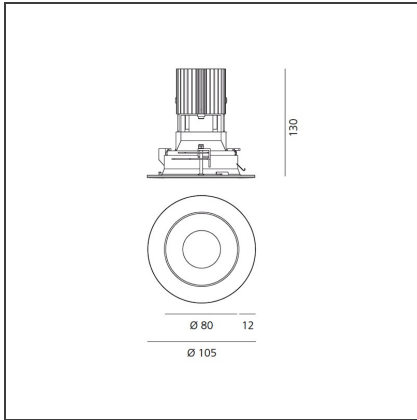

### TECHNICAL DRAWINGS

### DIMENSIONS

<b>Weight:</b>	kg 0.3	<b>Cutout shape:</b>	Rounded
<b>Recessed depth:</b>	cm 13	<b>Glow Wire Test:</b>	850