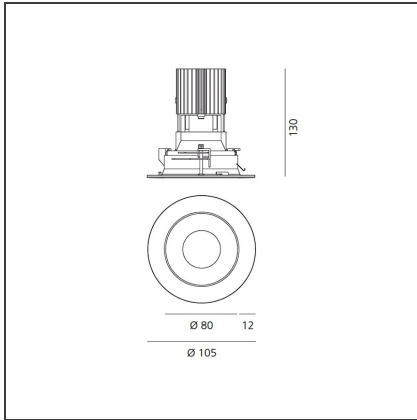

A complete, flexible product range, extremely versatile in its many applications and able to meet challenging lighting performance criteria.

TECHNICAL DRAWINGS

FEATURES

| | | | |
|----------------------|-------------------|------------------|-----------|
| Article Code: | M255820 | Material: | aluminium |
| Colour: | White/Black | Series: | Indoor |
| Installation: | Recessed, Ceiling | | |

DIMENSIONS

| | | | |
|------------------------|--------|------------------------|---------|
| Weight: | kg 0.3 | Cutout shape: | Rounded |
| Recessed depth: | cm 13 | Glow Wire Test: | 850 |

INCLUDED SOURCES