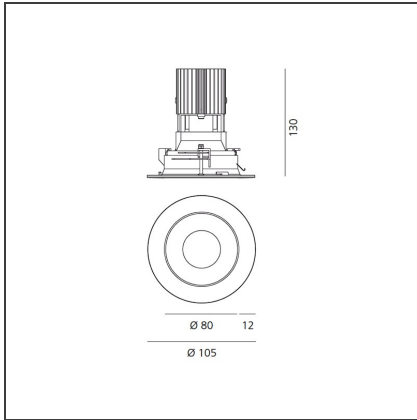

TECHNICAL DRAWINGS

FEATURES

Article Code:	M256460	Material:	aluminium
Colour:	Silver/Polished Metal	Series:	Indoor
Installation:	Recessed, Ceiling		

DIMENSIONS

Weight:	kg 0.3	Cutout shape:	Rounded
Recessed depth:	cm 13	Glow Wire Test:	850