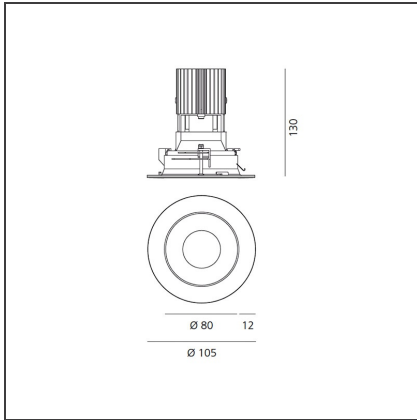

A complete, flexible product range, extremely versatile in its many applications and able to meet challenging lighting performance criteria.

TECHNICAL DRAWINGS

FEATURES

Article Code:	M255860	Material:	aluminium
Colour:	Silver/Black	Series:	Indoor
Installation:	Recessed, Ceiling		

DIMENSIONS

Weight:	kg 0.3	Cutout shape:	Rounded
Recessed depth:	cm 13	Glow Wire Test:	850

INCLUDED SOURCES

Category:	LED	Color temperature (K):	3000K
Number:	1	CRI:	90
Watt:	13W		
Type:	0		
Class:	A		

LUMINAIRE