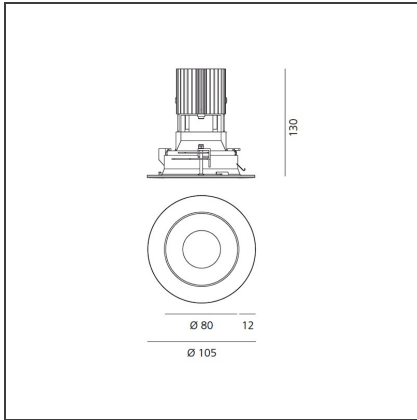

Everything 105 - Round - Trim - 25° 2700k - Silver/Polished Metal

IP20/44 

DESIGN BY

Ernesto Gismondi

DESCRIPTION

Everything is an innovative range of professional recessed light fittings created to deliver a high lighting performance, with an eye on energy saving and excellent visual comfort.

A complete, flexible product range, extremely versatile in its many applications and able to meet challenging lighting performance criteria.

TECHNICAL DRAWINGS

FEATURES

Article Code:	M328460	Material:	aluminium
Colour:	Silver/Polished Metal	Series:	Indoor
Installation:	Recessed, Ceiling		

DIMENSIONS

Weight:	kg 0.3	Cutout shape:	Rounded
Recessed depth:	cm 13	Glow Wire Test:	850

INCLUDED SOURCES

Category:	LED	Color temperature (K):	2700K
Number:	1		
Watt:	13W		
Type:	0		
Class:	A		

LUMINAIRE