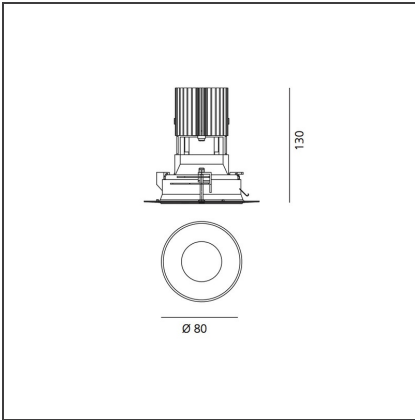

Everything 105 - Round - Kit Trimless - 46° 2700k - Black

IP 20/44 

DESIGN BY

Ernesto Gismondi

DESCRIPTION

Everything is an innovative range of professional recessed light fittings created to deliver a high lighting performance, with an eye on energy saving and excellent visual comfort. A complete, flexible product range, extremely versatile in its many applications and able to meet challenging lighting performance criteria.

TECHNICAL DRAWINGS

FEATURES

Article Code:	M328900	Material:	aluminium
Colour:	Black	Series:	Indoor
Installation:	Projector, Recessed, Ceiling		

DIMENSIONS

Weight:	kg 0.3	Cutout shape:	Rounded
Recessed depth:	cm 13	Glow Wire Test:	850