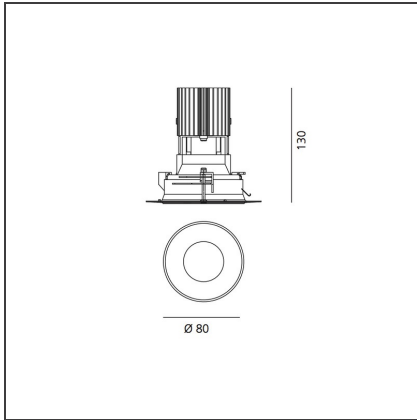

TECHNICAL DRAWINGS

FEATURES

Article Code:	M257200	Material:	aluminium
Colour:	Black	Series:	Indoor
Installation:	Projector, Recessed, Ceiling		

DIMENSIONS

Weight:	kg 0.3	Cutout shape:	Rounded
Recessed depth:	cm 13	Glow Wire Test:	850

INCLUDED SOURCES

Category:	LED	Color temperature (K):	3000K
Number:	1	CRI:	90
Watt:	13W		
Type:	0		
Class:	A		

LUMINAIRE

Watt:	13W	Delivered lumens output (lm):	855lm
Voltage:	220-240 V	CCT:	3000 K
		Efficiency:	100%
		Efficacy:	65.76lm/W
		CRI:	90