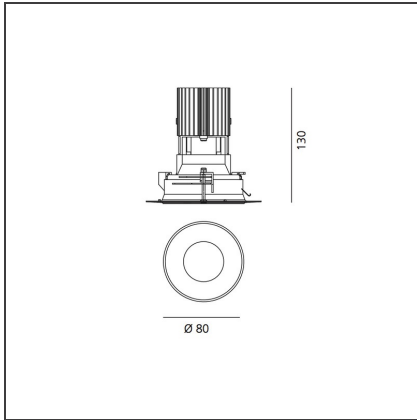

Everything 105 - Round - Kit Trimless - 28° 2700k - Black

IP 20/44 

DESIGN BY

Ernesto Gismondi

DESCRIPTION

Everything is an innovative range of professional recessed light fittings created to deliver a high lighting performance, with an eye on energy saving and excellent visual comfort. A complete, flexible product range, extremely versatile in its many applications and able to meet challenging lighting performance criteria.

TECHNICAL DRAWINGS

FEATURES

Article Code:	M328800	Material:	aluminium
Colour:	Black	Series:	Indoor
Installation:	Projector, Recessed, Ceiling		

DIMENSIONS

Weight:	kg 0.3	Cutout shape:	Rounded
Recessed depth:	cm 13	Glow Wire Test:	850