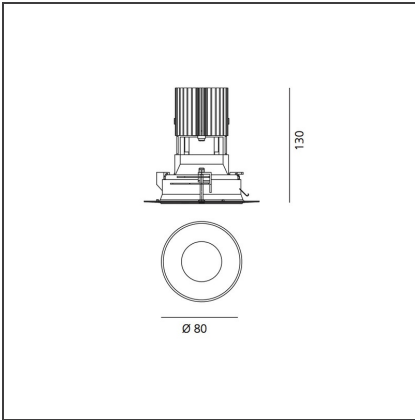

Everything 105 - Round - Kit Trimless - 25° 3000k - Polished metal

IP 20/44 

DESIGN BY

Ernesto Gismondi

DESCRIPTION

Everything is an innovative range of professional recessed light fittings created to deliver a high lighting performance, with an eye on energy saving and excellent visual comfort. A complete, flexible product range, extremely versatile in its many applications and able to meet challenging lighting performance criteria.

TECHNICAL DRAWINGS

FEATURES

Article Code:	M257600	Material:	aluminium
Colour:	Polished aluminium	Series:	Indoor
Installation:	Projector, Recessed, Ceiling		

DIMENSIONS

Weight:	kg 0.3	Cutout shape:	Rounded
Recessed depth:	cm 13	Glow Wire Test:	850