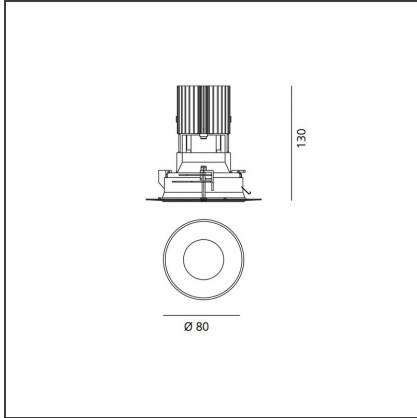

Everything 105 - Round - Kit Trimless - 25° 3000k - Black

IP 20/44

DESIGN BY

Ernesto Gismondi

DESCRIPTION

Everything is an innovative range of professional recessed light fittings created to deliver a high lighting performance, with an eye on energy saving and excellent visual comfort. A complete, flexible product range, extremely versatile in its many applications and able to meet challenging lighting performance criteria.

TECHNICAL DRAWINGS

FEATURES

Article Code:	M257000	Material:	aluminium
Colour:	Black	Series:	Indoor
Installation:	Projector, Recessed, Ceiling		

DIMENSIONS

Weight:	kg 0.3	Cutout shape:	Rounded
Recessed depth:	cm 13	Glow Wire Test:	850