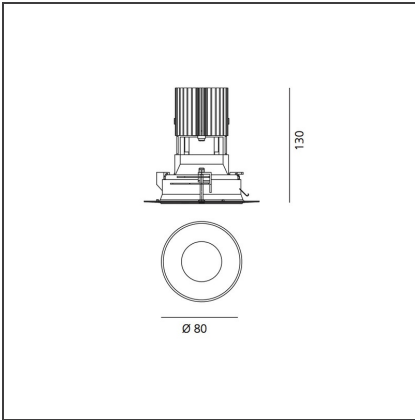

Everything 105 - Round - Kit Trimless - 25° 2700k - Polished Metal

IP 20/44 

DESIGN BY

Ernesto Gismondi

DESCRIPTION

Everything is an innovative range of professional recessed light fittings created to deliver a high lighting performance, with an eye on energy saving and excellent visual comfort. A complete, flexible product range, extremely versatile in its many applications and able to meet challenging lighting performance criteria.

TECHNICAL DRAWINGS

FEATURES

Article Code:	M329000	Material:	aluminium
Colour:	Polished Metal	Series:	Indoor
Installation:	Projector, Recessed, Ceiling		

DIMENSIONS

Weight:	kg 0.3	Cutout shape:	Rounded
Recessed depth:	cm 13	Glow Wire Test:	850