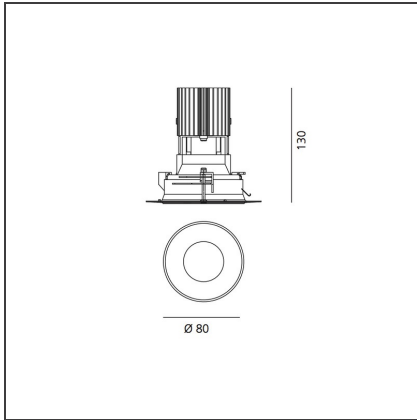

Everything 105 - Round - Kit Trimless - 25° 2700k - Black

IP 20/44 

DESIGN BY

Ernesto Gismondi

DESCRIPTION

Everything is an innovative range of professional recessed light fittings created to deliver a high lighting performance, with an eye on energy saving and excellent visual comfort. A complete, flexible product range, extremely versatile in its many applications and able to meet challenging lighting performance criteria.

TECHNICAL DRAWINGS

FEATURES

Article Code:	M328700	Material:	aluminium
Colour:	Black	Series:	Indoor
Installation:	Projector, Recessed, Ceiling		

DIMENSIONS

Weight:	kg 0.3	Cutout shape:	Rounded
Recessed depth:	cm 13	Glow Wire Test:	850