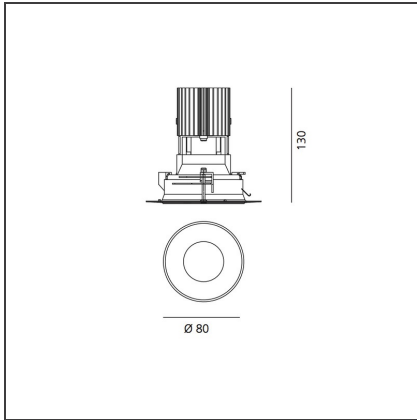

Everything 105 - Round - Kit Trim - 46° 3000k - Black

IP 20/44 

DESIGN BY

Ernesto Gismondi

DESCRIPTION

Everything is an innovative range of professional recessed light fittings created to deliver a high lighting performance, with an eye on energy saving and excellent visual comfort. A complete, flexible product range, extremely versatile in its many applications and able to meet challenging lighting performance criteria.

TECHNICAL DRAWINGS

FEATURES

Article Code:	M257400 M273400	Material:	aluminium
Colour:	Black	Series:	Indoor
Installation:	Recessed, Ceiling		

DIMENSIONS

Weight:	kg 0.3	Cutout shape:	Rounded
Recessed depth:	cm 13	Glow Wire Test:	850