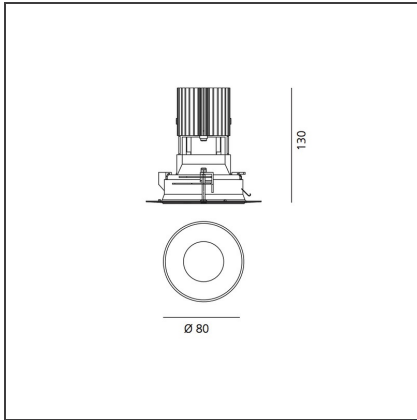

Everything 105 - Round - Kit Trim - 46° 2700k - Black

IP 20/44 

DESIGN BY

Ernesto Gismondi

DESCRIPTION

Everything is an innovative range of professional recessed light fittings created to deliver a high lighting performance, with an eye on energy saving and excellent visual comfort. A complete, flexible product range, extremely versatile in its many applications and able to meet challenging lighting performance criteria.

TECHNICAL DRAWINGS

FEATURES

Article Code:	M273400 M328900	Material:	aluminium
Colour:	Black	Series:	Indoor
Installation:	Recessed, Ceiling		

DIMENSIONS

Weight:	kg 0.3	Cutout shape:	Rounded
Recessed depth:	cm 13	Glow Wire Test:	850