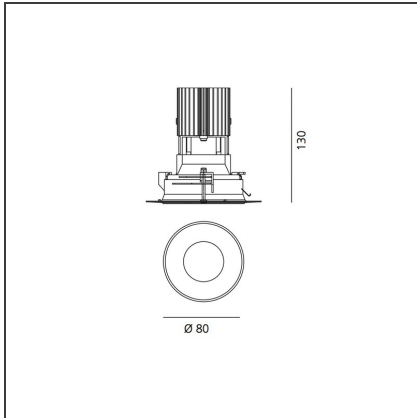

Everything 105 - Round - Kit Trim - 28° 3000k - Polished metal

IP 20/44 

DESIGN BY

Ernesto Gismondi

DESCRIPTION

Everything is an innovative range of professional recessed light fittings created to deliver a high lighting performance, with an eye on energy saving and excellent visual comfort.

A complete, flexible product range, extremely versatile in its many applications and able to meet challenging lighting performance criteria.

TECHNICAL DRAWINGS

FEATURES

Article Code:	M257800 M273400	Material:	aluminium
Colour:	Polished aluminium	Series:	Indoor
Installation:	Recessed, Ceiling		

DIMENSIONS

Weight:	kg 0.3	Cutout shape:	Rounded
Recessed depth:	cm 13	Glow Wire Test:	850

INCLUDED SOURCES

Category:	LED	Color temperature (K):	3000K
Number:	1	CRI:	90
Watt:	13W		
Type:	0		
Class:	A		

LUMINAIRE