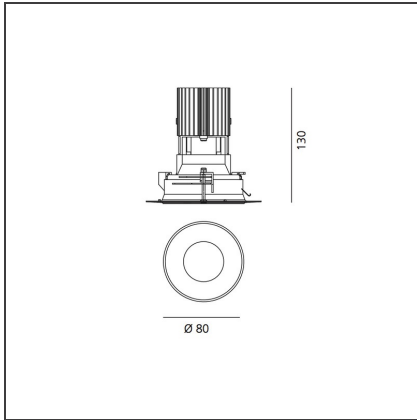

Everything 105 - Round - Kit Trim - 28° 3000k - Black

IP 20/44 

DESIGN BY

Ernesto Gismondi

DESCRIPTION

Everything is an innovative range of professional recessed light fittings created to deliver a high lighting performance, with an eye on energy saving and excellent visual comfort. A complete, flexible product range, extremely versatile in its many applications and able to meet challenging lighting performance criteria.

TECHNICAL DRAWINGS

FEATURES

Article Code:	M257200 M273400	Material:	aluminium
Colour:	Black	Series:	Indoor
Installation:	Recessed, Ceiling		

DIMENSIONS

Weight:	kg 0.3	Cutout shape:	Rounded
Recessed depth:	cm 13	Glow Wire Test:	850