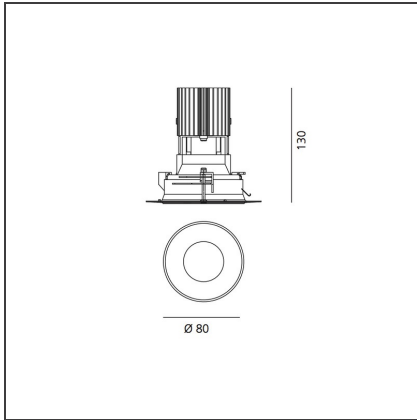

Everything 105 - Round - Kit Trim - 25° 2700k - Polished Metal

IP 20/44 

DESIGN BY

Ernesto Gismondi

DESCRIPTION

Everything is an innovative range of professional recessed light fittings created to deliver a high lighting performance, with an eye on energy saving and excellent visual comfort. A complete, flexible product range, extremely versatile in its many applications and able to meet challenging lighting performance criteria.

TECHNICAL DRAWINGS

FEATURES

Article Code:	M273400 M329000	Material:	aluminium
Colour:	Polished Metal	Series:	Indoor
Installation:	Recessed, Ceiling		

DIMENSIONS

Weight:	kg 0.3	Cutout shape:	Rounded
Recessed depth:	cm 13	Glow Wire Test:	850