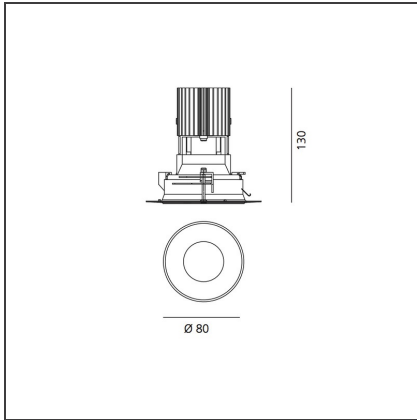

Everything 105 - Round - Kit Trim - 25° 2700k - Black

IP 20/44 

DESIGN BY

Ernesto Gismondi

DESCRIPTION

Everything is an innovative range of professional recessed light fittings created to deliver a high lighting performance, with an eye on energy saving and excellent visual comfort. A complete, flexible product range, extremely versatile in its many applications and able to meet challenging lighting performance criteria.

TECHNICAL DRAWINGS

FEATURES

Article Code:	M273400 M328700	Material:	aluminium
Colour:	Black	Series:	Indoor
Installation:	Recessed, Ceiling		

DIMENSIONS

Weight:	kg 0.3	Cutout shape:	Rounded
Recessed depth:	cm 13	Glow Wire Test:	850